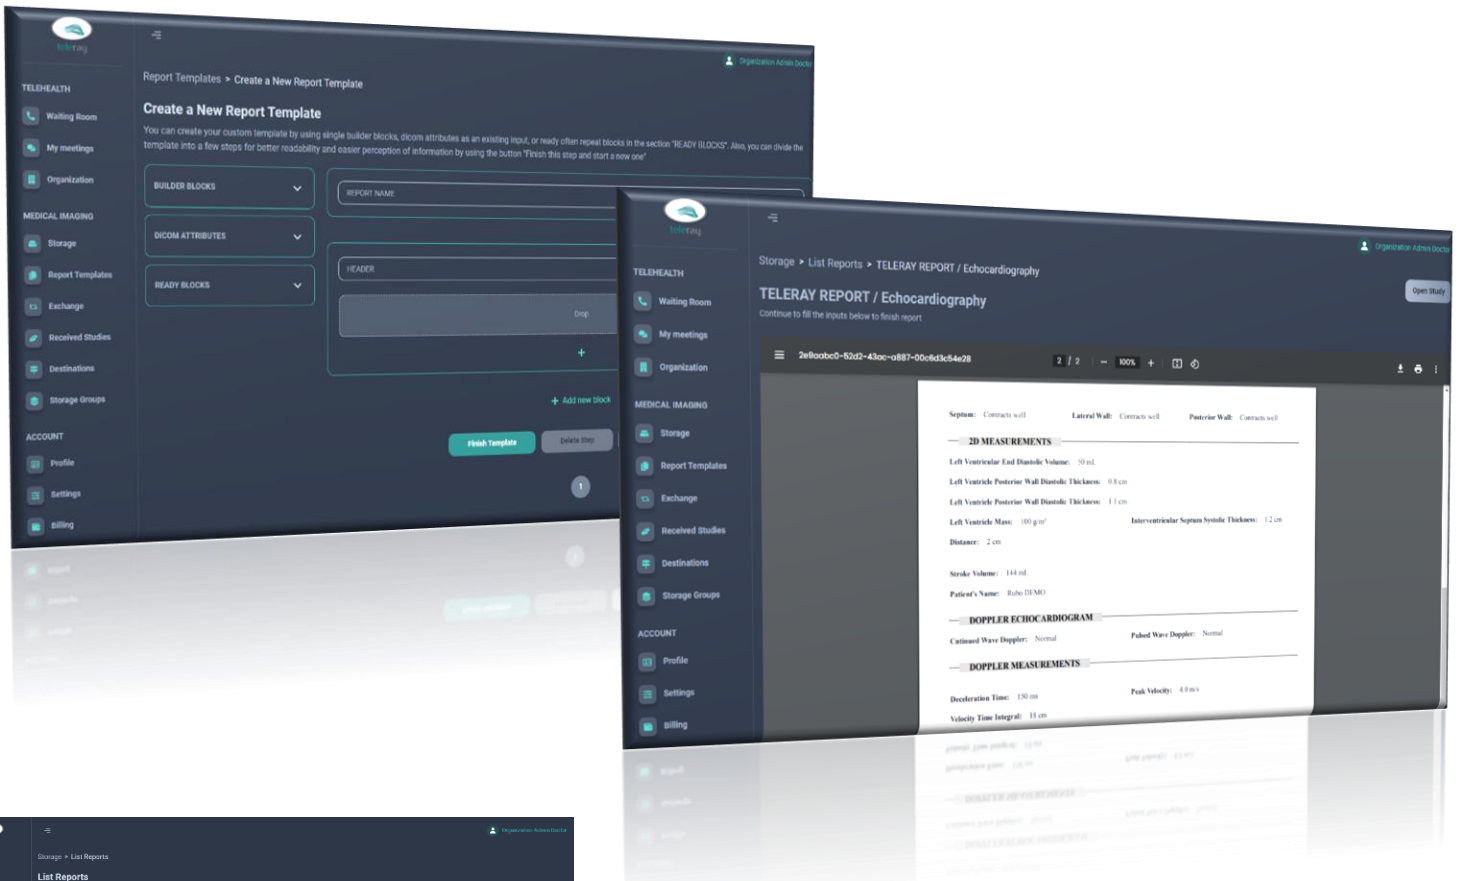

Advanced Reporting

"Having access to my images from anywhere with such a great viewer is a big help and bonus to TeleRay platform"

Talk. View. Store. Share.

"I don't know how these guys deliver so much for such a low cost. I am thoroughly impressed with this company!"

TeleRay offers advanced reporting capability and customization of reports to meet the needs of your workflow. Construct your own reports with our easy to build drag and drop report builder with dynamic updating of measurements and biometrics. We can help you build the perfect report template with your log and desired fields. Logos, site information and signatures may be uploaded for customization and finalization of reports.

Access to reports for editing, finalizing and sharing is simplified in TeleRay.